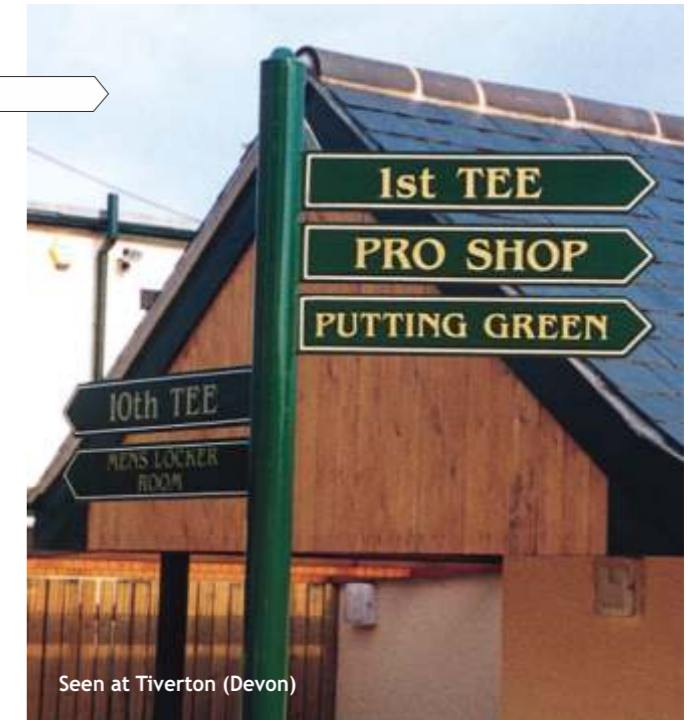

Sheffield Modern Aluminium Finger Post (FP/003)

Thick alloy plates/arms are lettered on BOTH SIDES with self adhesive lettering. These plates are then slotted in to an alloy pole.

Ideal for use in busy areas where visibility needs to be above head height.

A superb partner for all of the aluminium products throughout our range.

Post sleeve is included as standard.

Comes as standard with two fingers.

Montreal Western Red Cedar Finger Post (FP/004)

Text is generated using a sand blast technique with all detail then coloured using stains

30mm thick cedar fingers sand blasted on BOTH SIDES and slotted into a western red cedar finger post.

Ideal for use in busy areas where visibility needs to be above head height.

A superb partner for all of the western red cedar products.

Post sleeve is included as standard.

Comes as standard with two fingers.