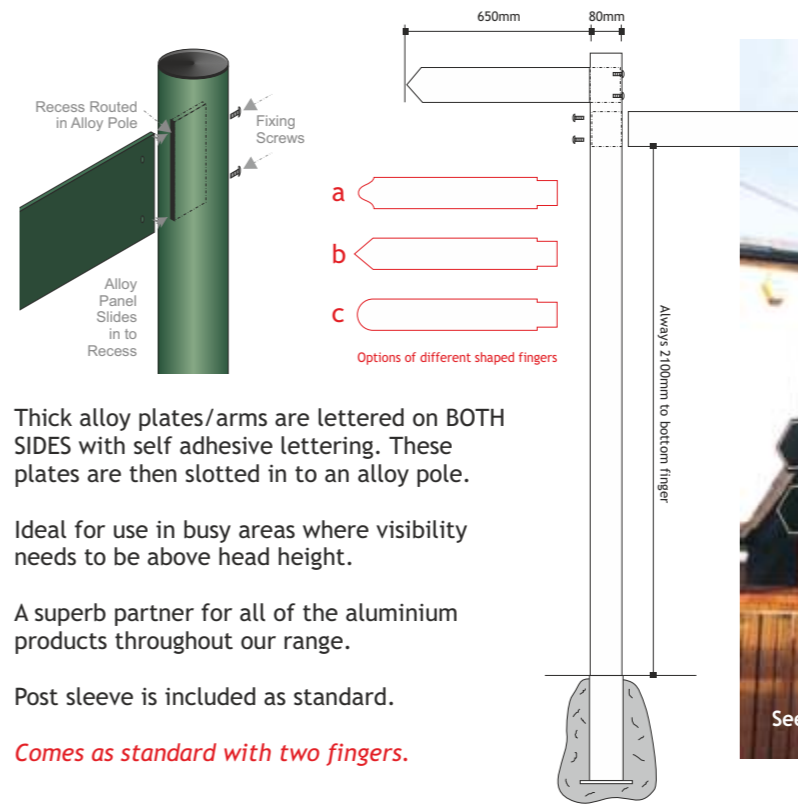

Seen at Dartington (Devon)

Thick alloy plates/arms are lettered on BOTH SIDES with self adhesive lettering. These plates are then slotted in to a softwood post.

Ideal for use in busy areas where visibility needs to be above head height.

Text is engraved and filled by hand using enamel paints

20mm thick granite fingers engraved BOTH SIDES and slotted into an iroko hardwood finger post.

Ideal for use in busy areas where visibility needs to be above head height.

A superb partner for all of the hardwood and granite products.

Post sleeve is included as standard.

Comes as standard with two fingers.

Seen at Fursdon (Devon)

Sheffield Modern Aluminium Finger Post (FP/003)

Thick alloy plates/arms are lettered on BOTH SIDES with self adhesive lettering. These plates are then slotted in to an alloy pole.

Ideal for use in busy areas where visibility needs to be above head height.