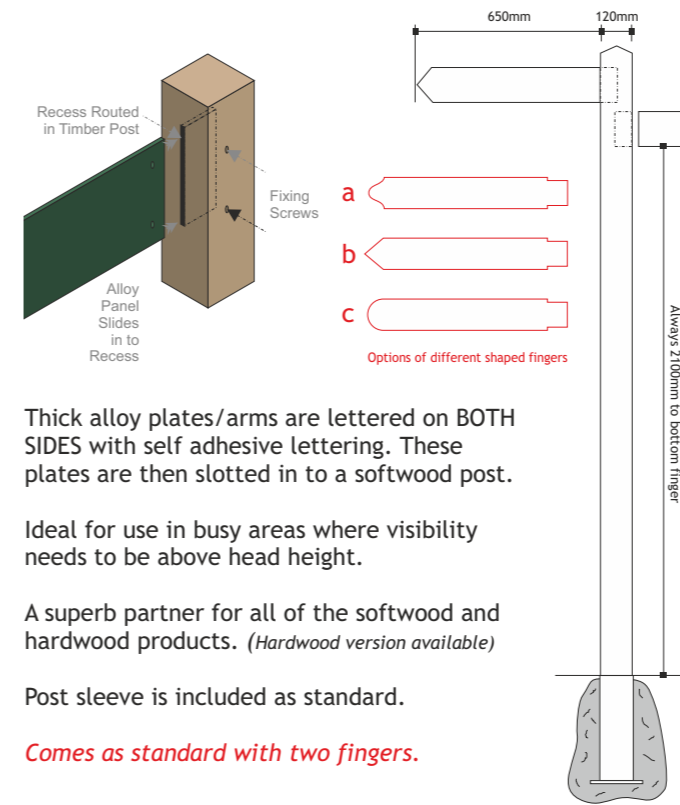

Options of different shaped fingers

Always 2100mm to bottom finger

Textured Aluminium Textured plates recessed into BOTH SIDES of an iroko hardwood finger post structure.

Ideal for use in busy areas where visibility needs to be above head height.

Options of different shaped fingers

Always 2100mm to bottom finger

Traditional look and feel created by engraving BOTH SIDES of an iroko hardwood finger post structure.

Ideal for use in busy areas where visibility needs to be above head height.

A superb partner for all of the hardwood products.

Post sleeve is included as standard.

Comes as standard with two fingers.

Seen at Foxhills Golf Resort (Surrey)

“Woodland” Softwood Finger Post with Aluminium Plates (FP/006)

Seen at Dartington (Devon)

Thick alloy plates/arms are lettered on BOTH SIDES with self adhesive lettering. These plates are then slotted in to a softwood post.

Ideal for use in busy areas where visibility needs to be above head height.