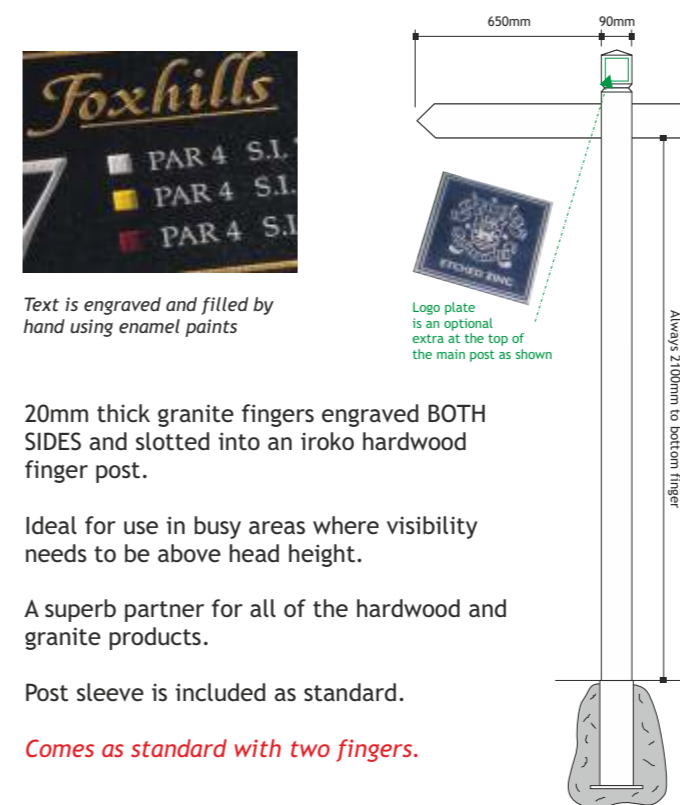

A superb partner for all of the hardwood products.

Post sleeve is included as standard.

Comes as standard with two fingers.

Westminster Hardwood Finger Post with Engraved Text (FP/001)

Logo plate is an optional extra at the top of the main post as shown

Options of different shaped fingers

Always 2100mm to bottom finger

Traditional look and feel created by engraving BOTH SIDES of an iroko hardwood finger post structure.

Ideal for use in busy areas where visibility needs to be above head height.

Seen at Dartington (Devon)

Thick alloy plates/arms are lettered on BOTH SIDES with self adhesive lettering. These plates are then slotted in to a softwood post.

Ideal for use in busy areas where visibility needs to be above head height.

Text is engraved and filled by hand using enamel paints

20mm thick granite fingers engraved BOTH SIDES and slotted into an iroko hardwood finger post.

Ideal for use in busy areas where visibility needs to be above head height.