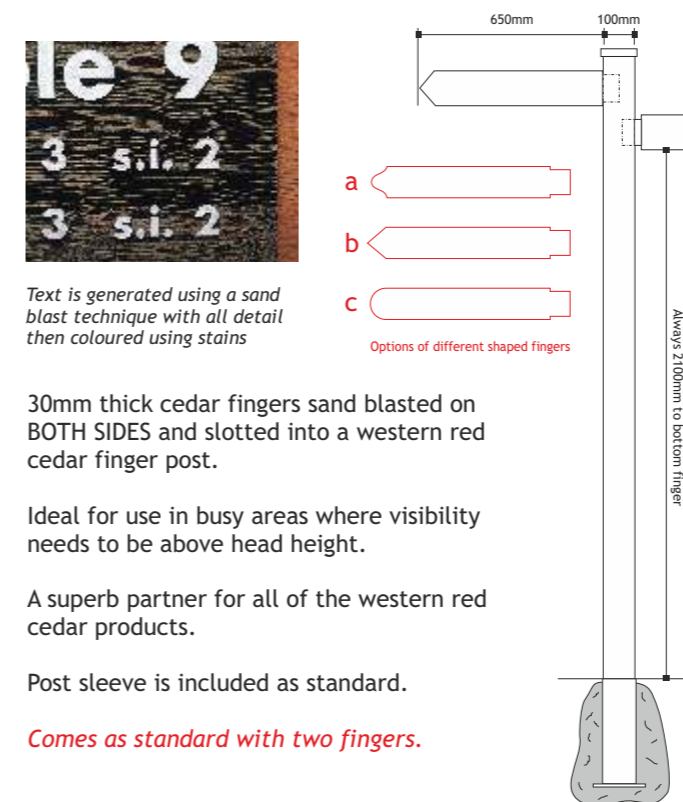

Text is engraved and filled by hand using enamel paints

20mm thick granite fingers engraved BOTH SIDES and slotted into an iroko hardwood finger post.

Ideal for use in busy areas where visibility needs to be above head height.

A superb partner for all of the hardwood and granite products.

Post sleeve is included as standard.

Comes as standard with two fingers.

Seen at Fursdon (Devon)

Sheffield Modern Aluminium Finger Post (FP/003)

Thick alloy plates/arms are lettered on BOTH SIDES with self adhesive lettering. These plates are then slotted in to an alloy pole.

Ideal for use in busy areas where visibility needs to be above head height.

A superb partner for all of the aluminium products throughout our range.

Post sleeve is included as standard.

Comes as standard with two fingers.

Montreal Western Red Cedar Finger Post (FP/004)

Text is generated using a sand blast technique with all detail then coloured using stains