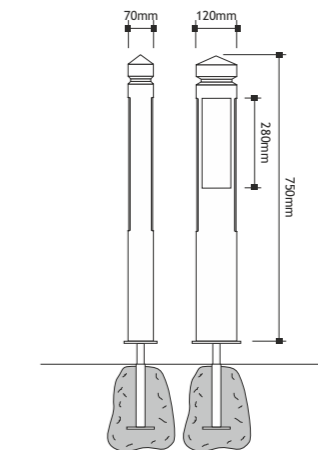

## Canterbury (Single Plate) Post (HW003)

Single etched zinc plate, recessed in to an Iroko hardwood post.

Post is 750mm high and comes complete with 2-part post sleeve.

The coloured band around the top of the post is an optional extra

## Canterbury (Logo Plate) Post (HW003L)

2 etched zinc plates, recessed in to an Iroko hardwood post.

Top plate displaying club logo with hole information on bottom plate.

Post is 750mm high and comes complete with 2-part post sleeve.

Post is 750mm high and comes complete with 2-part post sleeve.

## Canterbury (Cast Bronze) Post (HW003CB)

High quality Cast Bronze plaque recessed in to an Iroko hardwood post.

The background of the bronze is specially treated and the tops are simply polished.

Post is 750mm high and comes complete with 2-part post sleeve.