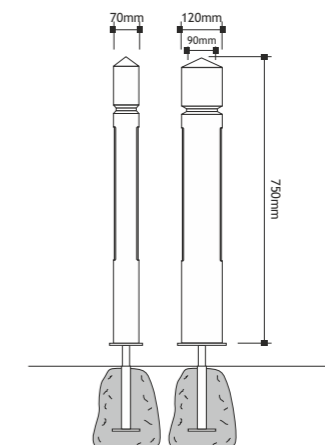

Montreal Cedar Tee Post