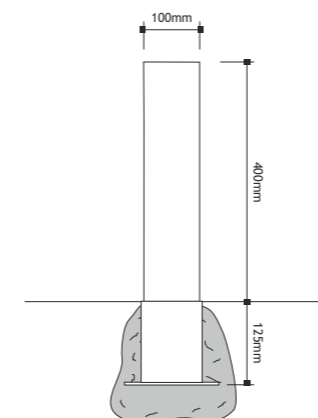

Granite Single Post

Montreal Cedar Tee Post (C001)

The Western Red Cedar tee post is every bit as elegant as its twin posted counterpart.

All graphics are reverse engraved and the timber is then finished using coloured oils and stains.

Includes post sleeve.