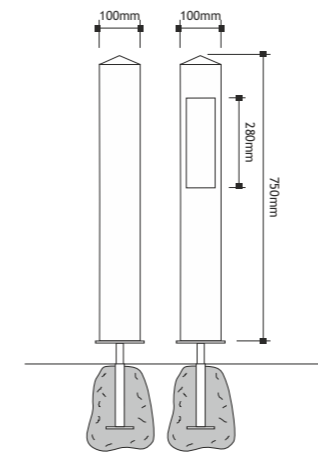

Woodland (Single Plate) Tee Post

Brunell Round Tee Pole (A008)

Simple but effective, the pole is manufactured in alloy which is stove enamelled.

Graphics are produced in self adhesive vinyl, which are applied to the surface.

Includes post sleeve.