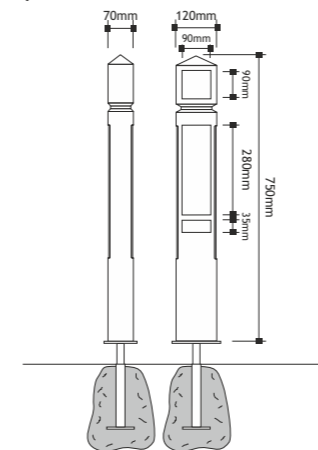

## Canterbury (Single Plate) Post (HW003)

Single etched zinc plate, recessed in to an Iroko hardwood post.

Post is 750mm high and comes complete with 2-part post sleeve.

The coloured band around the top of the post is an optional extra

## Canterbury (Logo Plate) Post (HW003L)

2 etched zinc plates, recessed in to an Iroko hardwood post.

Top plate displaying club logo with hole information on bottom plate.

Post is 750mm high and comes complete with 2-part post sleeve.

Post is 750mm high and comes complete with 2-part post sleeve.

## Canterbury (Cast Bronze) Post (HW003CB)

High quality Cast Bronze plaque recessed in to an Iroko hardwood post.

The background of the bronze is specially treated and the tops are simply polished.

Post is 750mm high and comes complete with 2-part post sleeve.