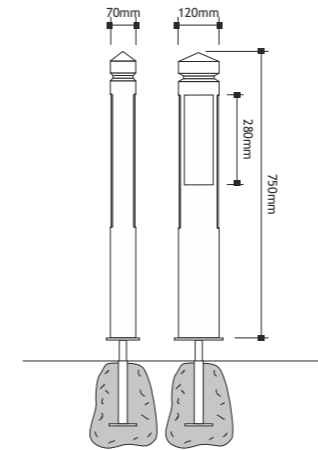

## Canterbury (Single Plate) Post (HW003)

Single etched zinc plate, recessed in to an Iroko hardwood post.

Post is 750mm high and comes complete with 2-part post sleeve.

The coloured band around the top of the post is an optional extra

## Canterbury (Logo Plate) Post (HW003L)

2 etched zinc plates, recessed in to an Iroko hardwood post.

Top plate displaying club logo with hole information on bottom plate.

Post is 750mm high and comes complete with 2-part post sleeve.

Post is 750mm high and comes complete with 2-part post sleeve.

## Canterbury (Cast Bronze) Post (HW003CB)

High quality Cast Bronze plaque recessed in to an Iroko hardwood post.

The background of the bronze is specially treated and the tops are simply polished.

Post is 750mm high and comes complete with 2-part post sleeve.