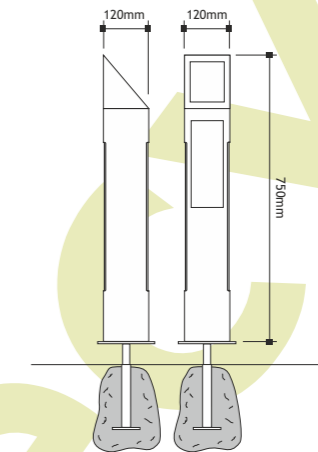

Monaco Recycled Std Tee Post

recycle

look after our planet

Due to the ever-increasing importance to recycle & protect the environment, our recycled lumber is made from 100% recycled plastic. With the assistance of our suppliers it is our aim to help look after the environment by utilising a commodity, which people would otherwise just throw away, and so turn what to some would be rubbish into a valuable product.