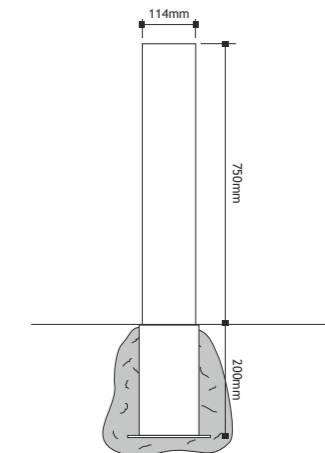

Brunell Round Tee Pole

Granite Single Tee Post (GR020)

What better way of complimenting a granite sign on the main tee?

100mm square piece of natural granite, slotted in to a post sleeve (included).

Text/numbering/graphics are engraved and filled.

Choose from a Black or Grey granite.