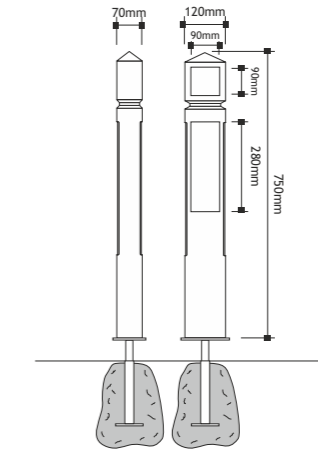

## Canterbury (Single Plate) Post (HW003)

Single etched zinc plate, recessed in to an Iroko hardwood post.

Post is 750mm high and comes complete with 2-part post sleeve.

The coloured band around the top of the post is an optional extra

## Canterbury (Logo Plate) Post (HW003L)

2 etched zinc plates, recessed in to an Iroko hardwood post.

Top plate displaying club logo with hole information on bottom plate.

Post is 750mm high and comes complete with 2-part post sleeve.

Post is 750mm high and comes complete with 2-part post sleeve.

## Canterbury (Cast Bronze) Post (HW003CB)

High quality Cast Bronze plaque recessed in to an Iroko hardwood post.

The background of the bronze is specially treated and the tops are simply polished.

Post is 750mm high and comes complete with 2-part post sleeve.