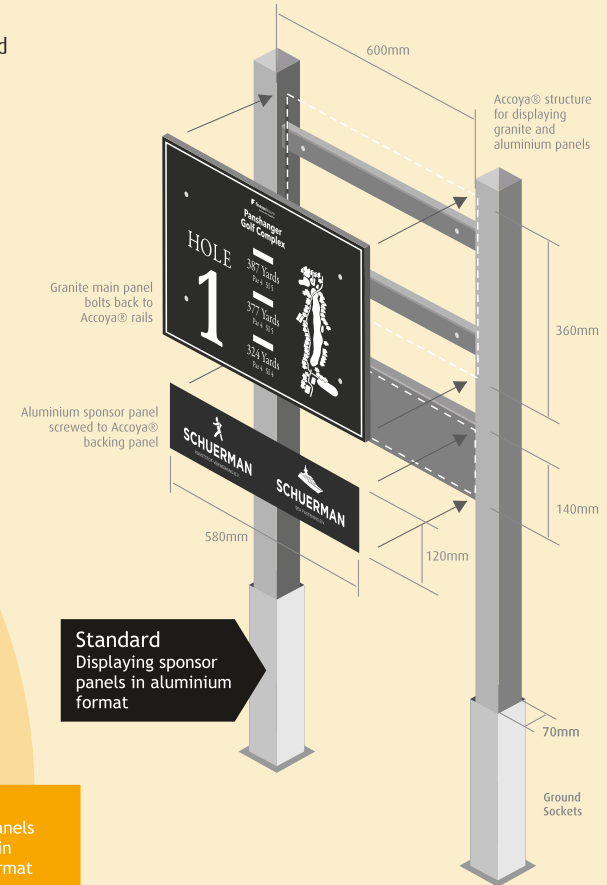

Granite Twin Post Tee Sign

Exclusive appearance and durability...

Bringing granite and Accoya® wood together, this product has exceptional durability without sacrificing look and feel.

Available with a Square, Peaked, Arched or Sunrise top, with a panel width of 600mm. Other sizes available on request.

Accoya® posts and cross rails with an engraved granite panel. Graphics are hand painted using enamel paints.

A high quality tee sign option.

Finished with a high quality Teknos coating system, provides 10 to 12 years of maintenance free performance for the timber.

This combined with the unrivalled natural stability and strength of the granite panelling.