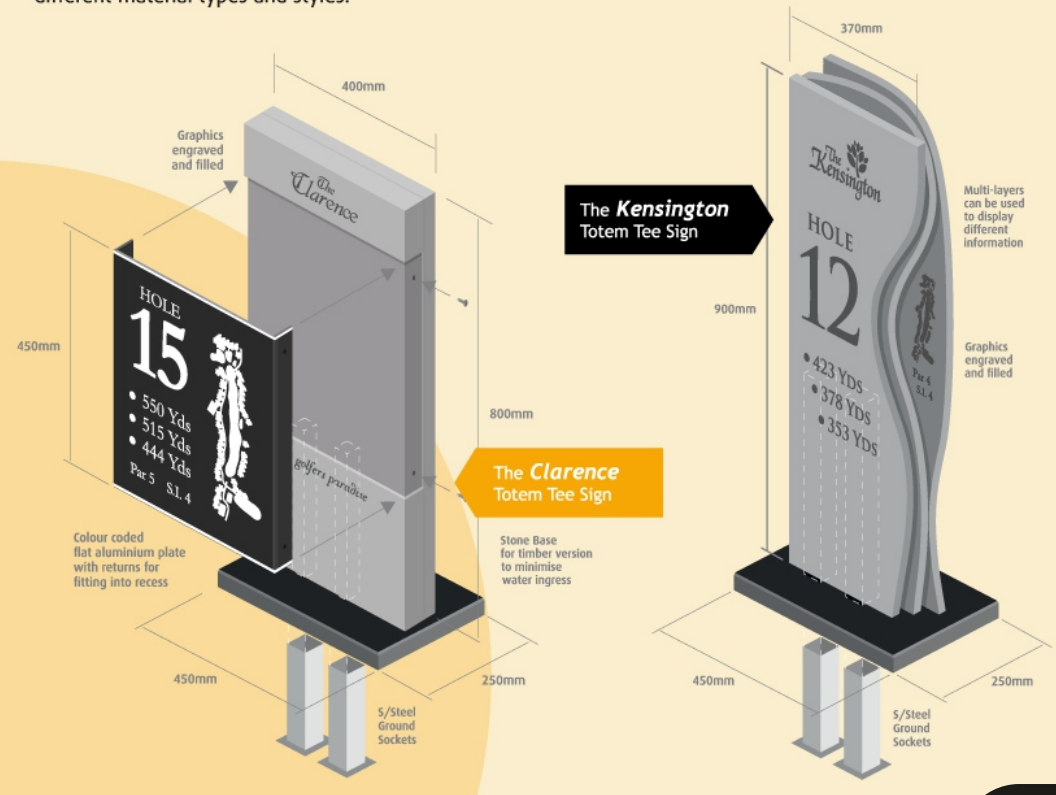

The Kensington Totem Tee Sign

The Clarence Totem Tee Sign

Graphics engraved and filled

Stone Base for timber version to minimise water ingress

Colour coded flat aluminium plate with returns for fitting into recess