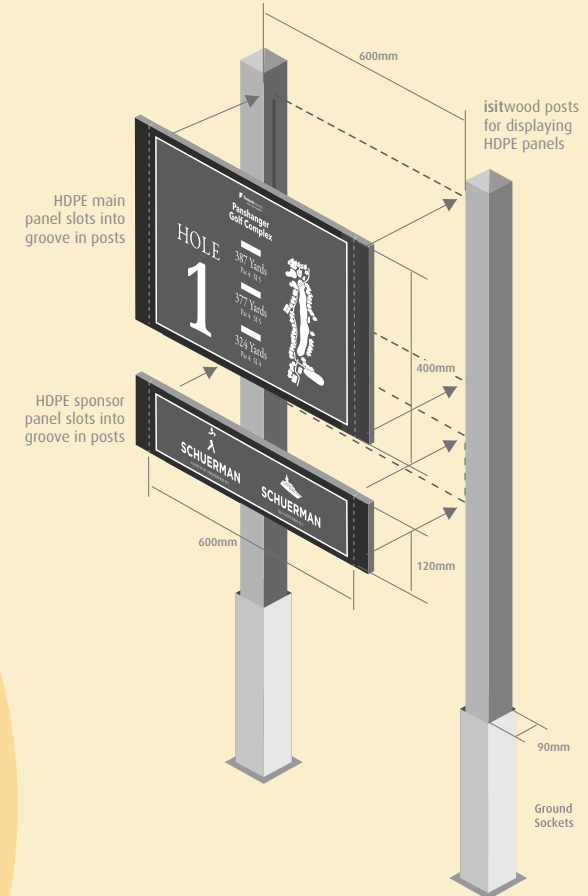

SLEEVES

SPONSORS

HOLE PLANS

isitwood Traditional Twin Post Tee Sign

Durable, stable and sustainable....

Ken White Signs are excited to unveil the new isitwood product, further enhancing our huge range...

The isitwood tee signs are available as standard with a square or peaked top. Panels are manufactured as standard with a printed/matt laminated alloy composite panel

isitwood Classic Twin Post Tee Sign

Contemporary & classic by design

Looking for a timber influence but with a modern flavour, the new isitwood classic range does just that...

These isitwood tee signs are available as standard with a range of shaped tops. Panels are manufactured as standard in ultra strong black HDPE board with a printed/matt laminated graphic panel applied into a recess

Other sizes are available on request

LIGHT OAK

DARK OAK

Available in 2 different Timber Effects (above)

Sunrise topped version, with hole plan and sponsor panel included

Optional logo header panel is available on request (see left)

HOLE PLANS