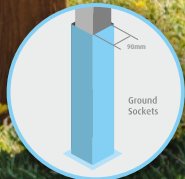

SLEEVES

SPONSORS

HOLE PLANS

isitwood Traditional Twin Post Tee Sign

Durable, stable and sustainable....

Ken White Signs are excited to unveil the new isitwood product, further enhancing our huge range...

The isitwood tee signs are available as standard with a square or peaked top. Panels are manufactured as standard with a printed/matt laminated alloy composite panel