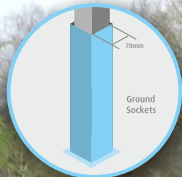

Available Styles in the standard product....

SLEEVES

Hardwood Twin Post Tee Sign

Our flagship timber product for 20 years....

Manufactured in quality hardwoods such as Iroko, a very stable and natural option for exploring your timber projects.

Available with a Square, Peaked, Arched or Sunrise top, with a panel width of 600mm. Other sizes available on request.

Hardwood posts and cross rails with a flat aluminium panel. Graphics are produced using UV stabilised ink jet format.

This superb tee sign is again very popular for use on large sponsorship packages.

Unlike the Accoya product, our hardwoods are coated with an Osmo oil system. Arguably a slightly more natural look than the Accoya/Teknos finish.

The timber will need re-coating regularly in order to keep the surface looking at its very best.

Standard Timber posts and cross rails with panel fully housed

Eco Style Panels simply sit between posts with no cross rails

SAVE UP TO **25%**