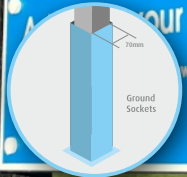

Available Styles in the standard product....

RC001/FLAT

RC002/SUNRISE

RC003/ARCHED

RC004/PEAKED

SLEEVES

SPONSORS

HOLE PLANS