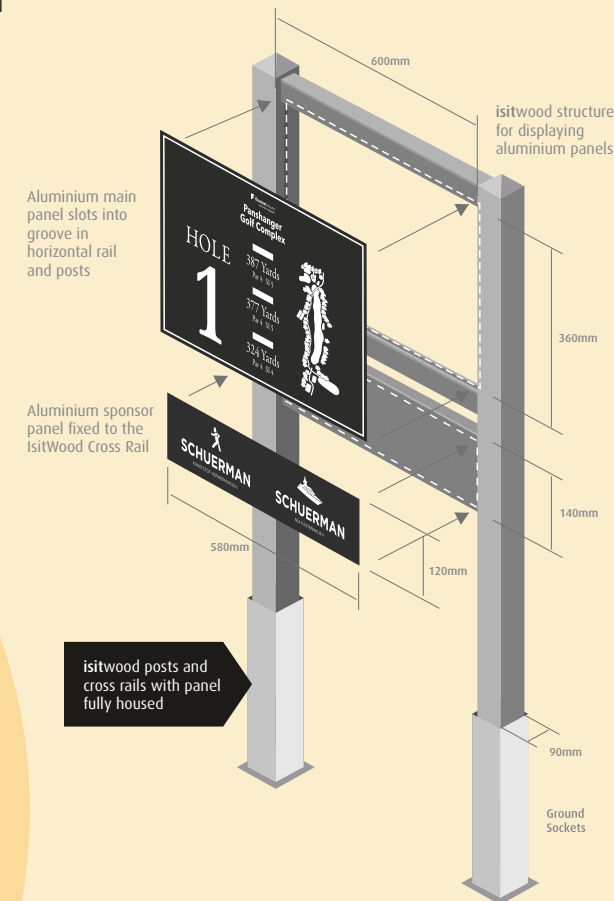

SLEEVES

SPONSORS

HOLE PLANS

isitwood Traditional Twin Post Tee Sign

Durable, stable and sustainable....

Ken White Signs are excited to unveil the new isitwood product, further enhancing our huge range...

The isitwood tee signs are available as standard with a square or peaked top. Panels are manufactured as standard with a printed/matt laminated alloy composite panel

Other sizes and shaped tops are available on request

LIGHT OAK

DARK OAK

Available in 2 different Timber Effects (above)

Peaked top version, with hole plan and sponsor panel included

- ✓ An alternative that offers the look and feel of real timber, but with the low maintenance properties that comes with this Wood Plastic Composite
- ✓ A highly durable product made from sustainable sources, you never need to worry about sanding, staining or painting
- ✓ In addition to these qualities, it also is the most cost effective Timber style product available.

isitwood Classic Twin Post Tee Sign

Contemporary & classic by design

Looking for a timber influence but with a modern flavour, the new isitwood classic range does just that...

These isitwood tee signs are available as standard with a range of shaped tops. Panels are manufactured as standard in ultra strong black HDPE board with a printed/matt laminated graphic panel applied into a recess