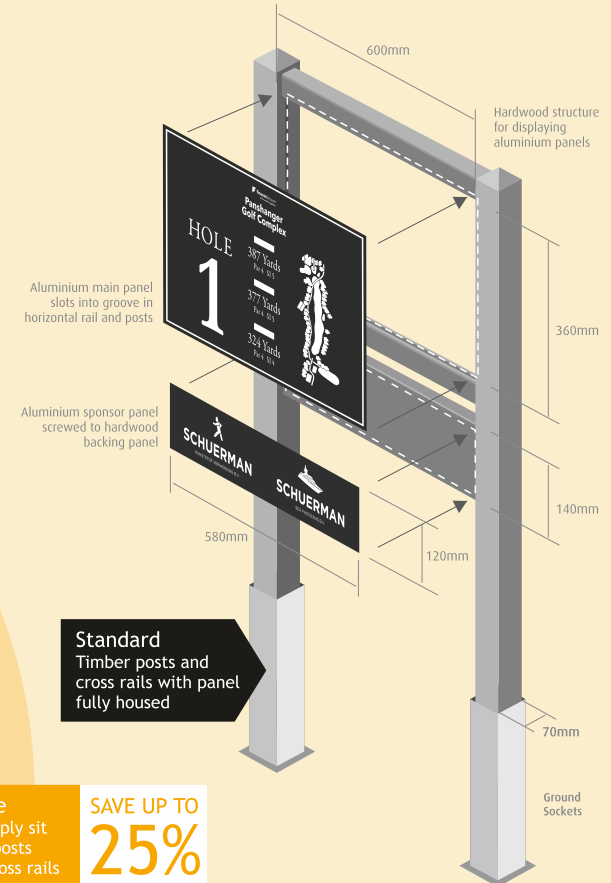

Available Styles in the standard product....

Hardwood Twin Post Tee Sign

Our flagship timber product for 20 years....

Manufactured in quality hardwoods such as Iroko, a very stable and natural option for exploring your timber projects.

Available with a Square, Peaked, Arched or Sunrise top, with a panel width of 600mm. Other sizes available on request.

Hardwood posts and cross rails with a flat aluminium panel. Graphics are produced using UV stabilised ink jet format.

This superb tee sign is again very popular for use on large sponsorship packages.

Unlike the Accoya product, our hardwoods are coated with an Osmo oil system. Arguably a slightly more natural look than the Accoya/Teknos finish.

The timber will need re-coating regularly in order to keep the surface looking at its very best.

Standard Timber posts and cross rails with panel fully housed

Eco Style Panels simply sit between posts with no cross rails

SAVE UP TO **25%**