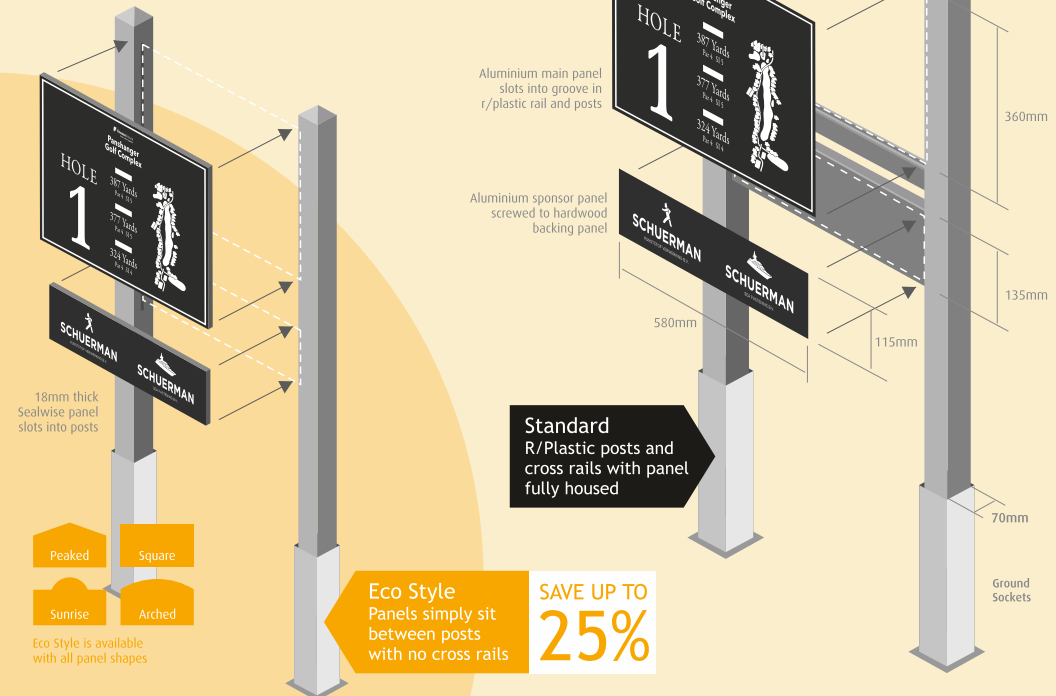

Available Styles in the standard product....

Recycled Plastic Twin Post Tee Sign

Do your bit for our environment....

Recycled Plastic structure with all text and graphics produced in UV stabilised ink-jet format on aluminium.

Available with a Square or Peaked top in the standard product. With a panel width of 600mm. Other sizes available on request.

Recycled Plastic posts and cross rails with a flat aluminium panel. Graphics are produced using UV stabilised ink jet format.

This superb tee sign is again very popular for use on large sponsorship packages.

Although mainly developed for its environmentally friendly appeal, this tee sign is also a very attractive option in its own right, projecting quality.

The product is very low-maintenance