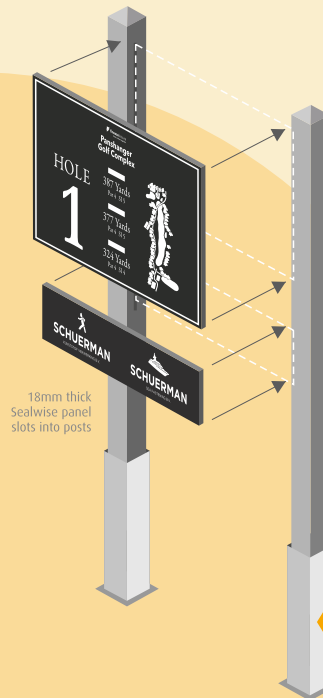

Available Styles in the standard product....

Hardwood Twin Post Tee Sign

Our flagship timber product for 20 years....

Manufactured in quality hardwoods such as Iroko, a very stable and natural option for exploring your timber projects.

Available with a Square, Peaked, Arched or Sunrise top, with a panel width of 600mm. Other sizes available on request.

Hardwood posts and cross rails with a flat aluminium panel. Graphics are produced using UV stabilised ink jet format.

This superb tee sign is again very popular for use on large sponsorship packages.

Unlike the Accoya product, our hardwoods are coated with an Osmo oil system. Arguably a slightly more natural look than the Accoya/Teknos finish.

The timber will need re-coating regularly in order to keep the surface looking at its very best.

Standard Timber posts and cross rails with panel fully housed

Eco Style Panels simply sit between posts with no cross rails

SAVE UP TO **25%**