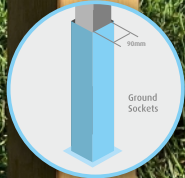

Available Styles in the standard product....

SLEEVES

isitwood Classic Twin Post Tee Sign

Contemporary & classic by design

Looking for a timber influence but with a modern flavour, the new isitwood classic range does just that...

These isitwood tee signs are available as standard with a range of shaped tops. Panels are manufactured as standard in ultra strong black HDPE board with a printed/matt laminated graphic panel applied into a recess

Other sizes are available on request

Available in 2 different Timber Effects (above)

Optional logo header panel is available on request (see left)